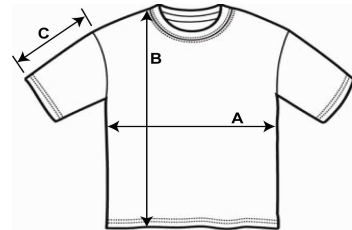

## STYLE 0202TC Fine Jersey Adult T-Shirt 4.5 oz, 100% Ringspun Cotton

- 100% Cotton Fine Jersey\*
- 4.5 oz per sq yd
- 30/1's Ring Spun Softness
- Taped Neck and Shoulders
- Double-needle Sleeve and Bottom Hem
- Dischargeable
- Available in S - 3X\*\*
- S - 3X 6 doz Case pack

### SPECS 0202TC

	Xsmall**	Small	Medium	Large	X-Large	2X-Large	3X-Large
Width (A)	16"	18"	20"	22"	24"	26"	28"
Length (B)	27"	28"	29"	30"	31"	32"	33"
Sleeve (C)	8"	8.25"	8.5"	8.75"	9"	9.5"	9.5"